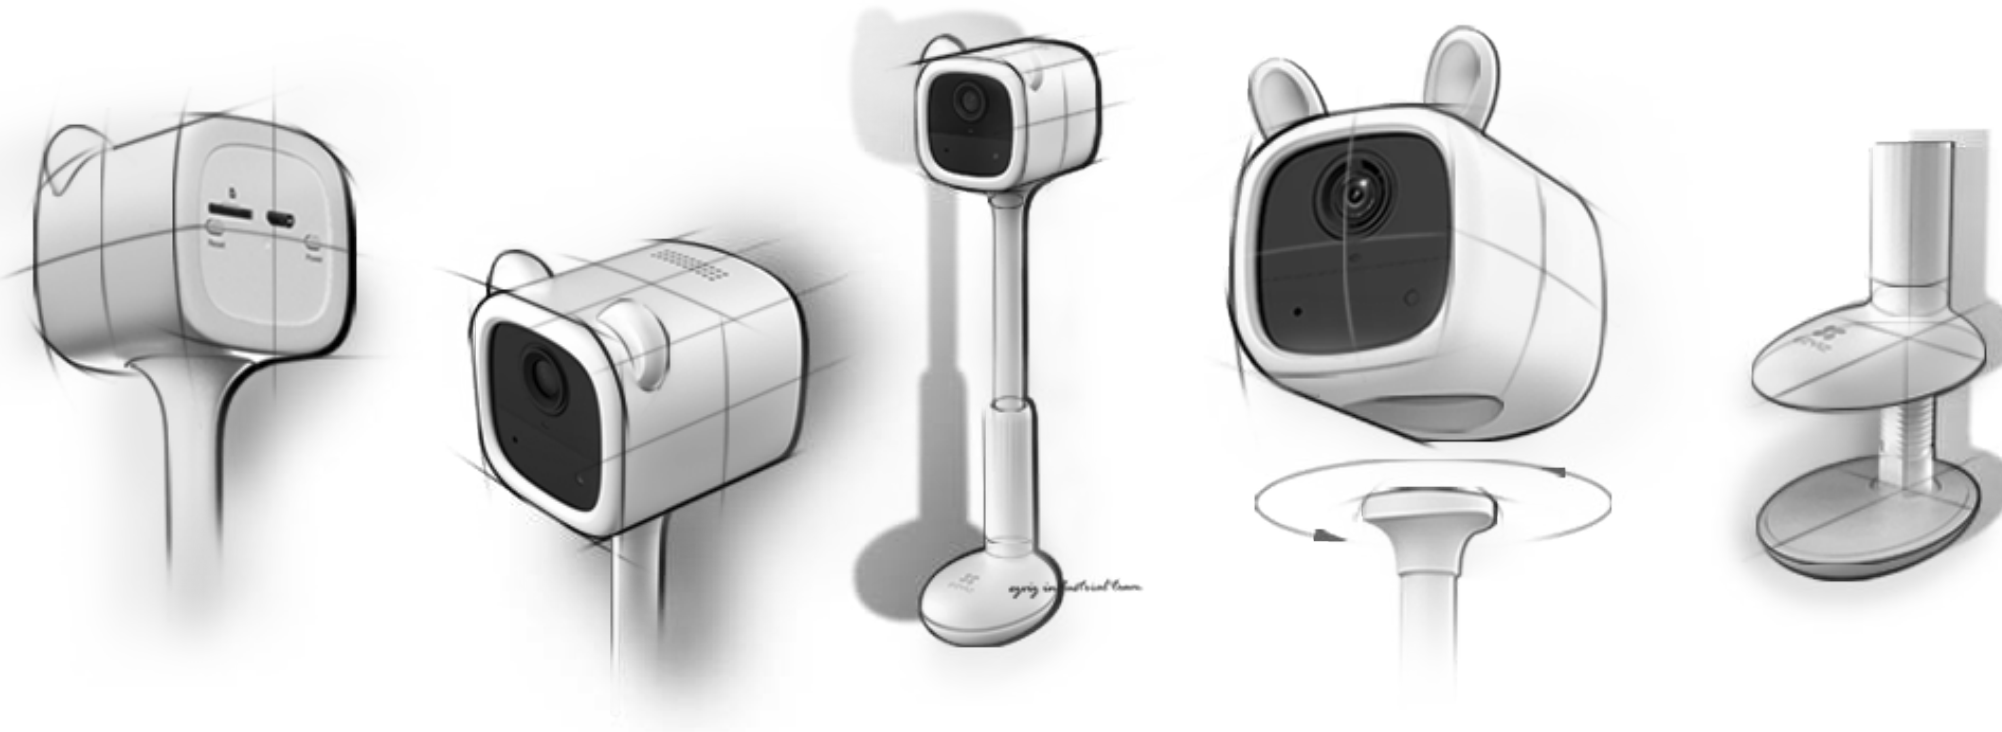

EZVIZ BM1

Battery-Powered Baby Monitor

Love made visible
Care made smart

Wherever you are, you can keep your eyes on your little one with EZVIZ's first Baby Monitor. This latest innovation from EZVIZ transforms advanced camera and AI technology into a visually pleasant, user-friendly and baby-safe helper that simplifies daily parenting tasks. Enjoy immediate notifications when your baby needs you or an important moment takes place. Let EZVIZ help make it a little easier to care for your new bundle of joy at any moment, day or night.

The baby monitor designed with love, for love

We understand how new parents want the best for their babies, so we do our best to provide the best. The Baby Monitor 1 has undergone countless designs and redesigns, as well as rigid lab testing before we finalize every little detail.

With non-toxic silicone with no sharp edges on the camera body, the Baby Monitor 1 is safe to use anywhere with little ones.

Zero wire, zero worry

With a 100% wire-free setup, the Baby Monitor 1 keeps curious tiny hands or walking toddlers away from dangerous cords.

You can easily clip the camera to the crib and adjust its bracket to find the best viewing angle to cover the crib.

Near the play area

When your baby is having some fun, you can put the camera on any table, and the Baby Monitor 1 will watch over the whole large area with its wide-angle lens.