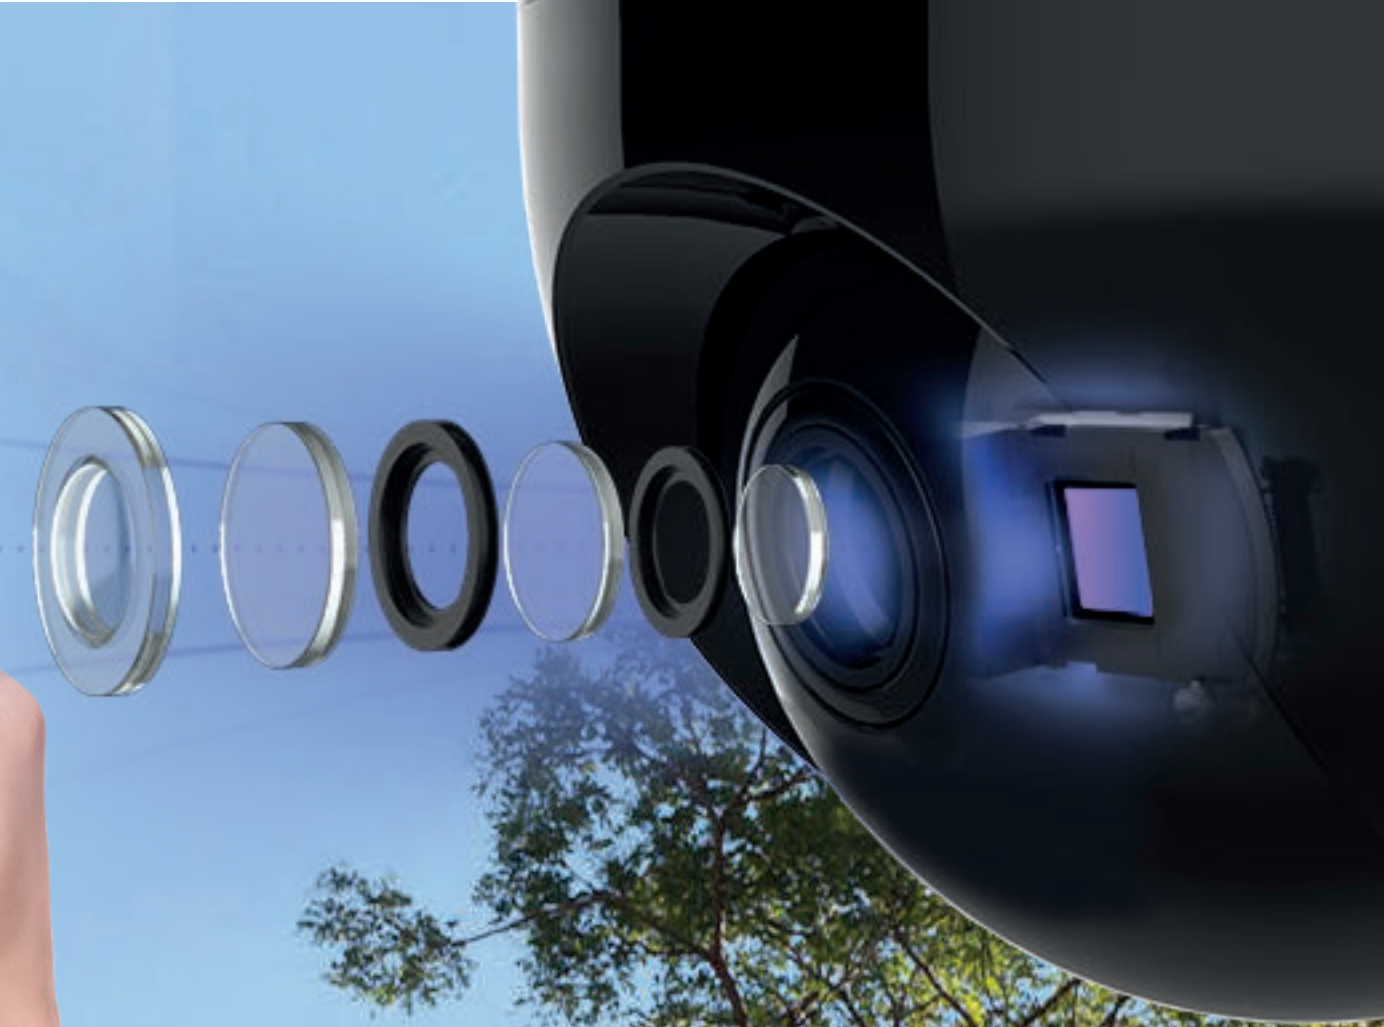

C8T

Pan & Tilt Wi-Fi Camera

360-degree vision for wider protection.

The C8T features flexible pan & tilt design to watch over large space, which helps greatly reduce blind spots in monitoring. The camera is well engineered with 1080p video clarity, AI-powered human shape detection and weatherproof design, so as to deliver smart, reliable protection.

1080P 1080p

Motorized
Pan & Tilt for 360°
Visual Coverage

AI-Powered Human
Shape Detection

IR Night Vision
(Up to 30 m / 100 ft)

Weatherproof Design

Audio Pick-Up

Supports
2.4 GHz WiFi

H.265 Video
Technology

Rotate to cover every corner that matters.

Can't see wide enough with your current security camera? The C8T is here to help extend your vision. Being able to pan and tilt to take in 360-degree field-of-view, the camera can easily cover wide areas and greatly reduce blind spots.

AI-powered human shape detection.

Smarter than ever! As an upgrade from simple motion detection, the embedded AI algorithm intelligently detects the motion of human shapes in real time. When people enter your customized detection area, you will be alerted immediately.