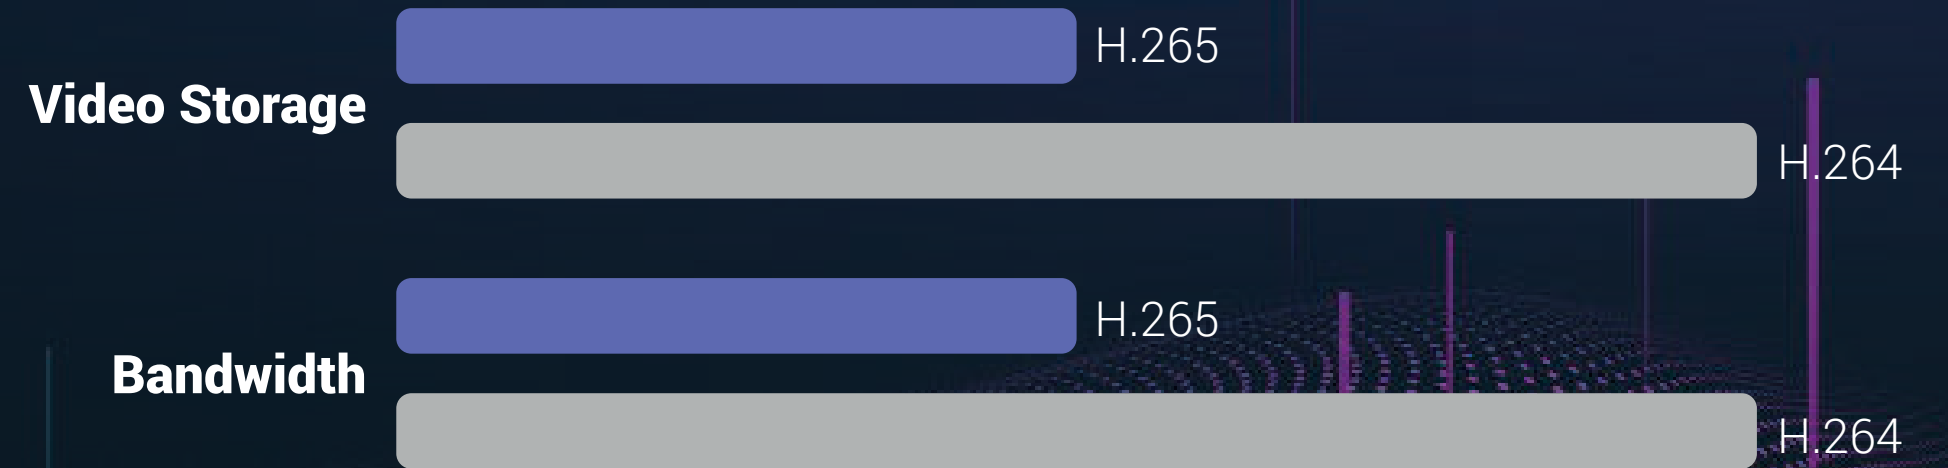

Reduce storage space and bandwidth, but maintain same video quality.

The C8T features the advanced H.265 video compression technology, achieving better video quality with only half the bandwidth and half the storage space of the previous video compression standard (H.264).

*When the 24/7 recording mode is applied, the H.265 technology can reduce the required video storage space and bandwidth by 50% when compared to the H.264.