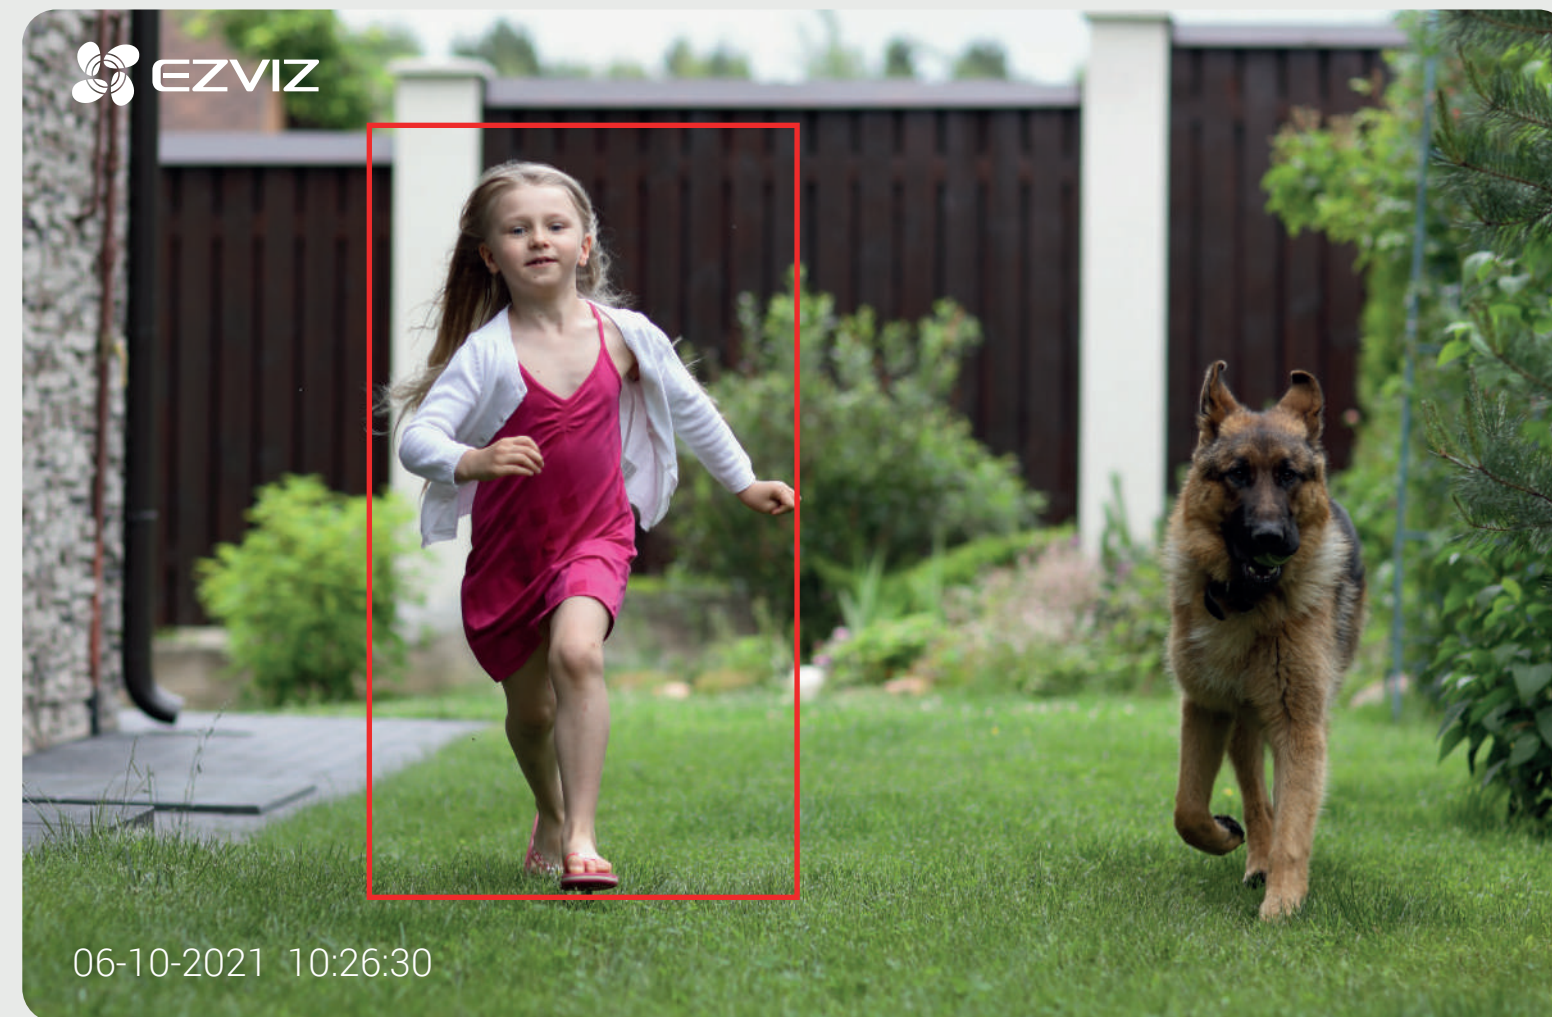

C8T

Pan & Tilt Wi-Fi Camera

360-degree vision for wider protection.

The C8T features flexible pan & tilt design to watch over large space, which helps greatly reduce blind spots in monitoring. The camera is well engineered with 1080p video clarity, AI-powered human shape detection and weatherproof design, so as to deliver smart, reliable protection.

Supports MicroSD Card
Storage (up to 256 GB)

Supports EZVIZ
CloudPlay Storage

See everything in clear detail.

This camera captures 1080p high-definition video and images, recording every moment with sharp clarity.

Rotate to cover every corner that matters.

Can't see wide enough with your current security camera? The C8T is here to help extend your vision. Being able to pan and tilt to take in 360-degree field-of-view, the camera can easily cover wide areas and greatly reduce blind spots.

AI-powered human shape detection.

Smarter than ever! As an upgrade from simple motion detection, the embedded AI algorithm intelligently detects the motion of human shapes in real time. When people enter your customized detection area, you will be alerted immediately.